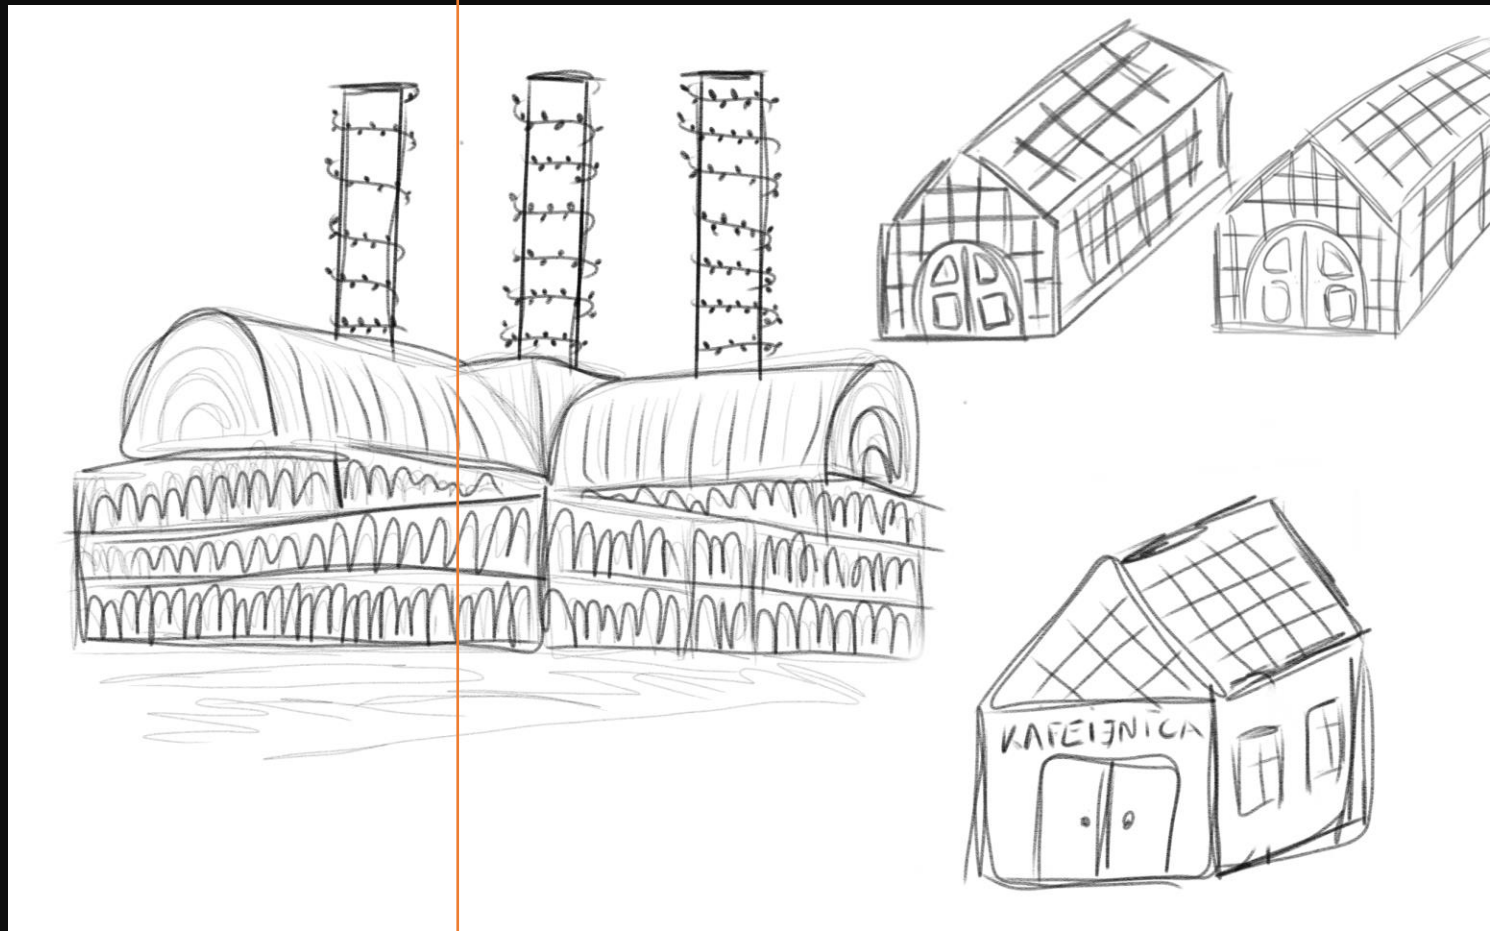

“Vītene”

Projektu veidoja: Monta Butkeviča, Sanija
Freimane, Ance Kreicberga

Komanda: “MAS”

MŪSU IEDVESMA

OBJEKTA FUNKCIJA

- Botāniskais dārzs
- Mini zoodārzs
- Kafejnīca
- Augu veikals
- Siltumnīcas

NEPEICIEŠAMĪBAS PAMATOJUMS

A photograph of an industrial building with a tall, brick chimney on the left side. The building has multiple levels with metal walkways and railings. The sky is overcast and grey. The overall scene is industrial and somewhat desolate.